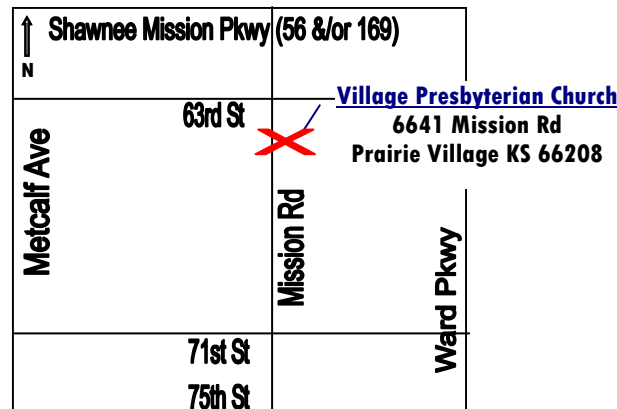

Presentations

An engaging day of seminars & support covering a wealth of topics specifically designed for the LGBTQ community and allies.

Registration received by March 31st.
Cost will include a boxed lunch:
$15.00 (ages 21 & up)
$10.00 Youth (under 20)
After March 31st $20.00

Seminar Schedule: (subject to change)

8:30 Registration
9:00 Keynote Speaker - Jolie Justis
Legislation Update

2-3 seminar choices per hour

9:45 Safe Schools
Straight for Equality

11:00 Safe Schools
Straight for Equality

12:00 Lunch (provided on site)
1:15 Love Won Out
Transgender
Financial/Legal

2:30 Faith Issues Panel
Transgender
Adoption

3:30 Closing by PFLAG President

After seminar discussion:

4:00 Q & A with PFLAG National

Note: At anytime you do not wish to attend one of the seminars there will be a room available to network with others until the next scheduled seminar.

PFLAG-KC Regional Conference

LGBTQ & Allies One Day Seminar

Date: Sat. April 10, 2010

Time: 8:30am - 5:00pm
Registration begins at 8:30am

Village Presbyterian Church
6641 Mission Road
Prairie Village, KS 66208

Boxed Sandwich Lunch* & Drinks are provided with the cost of registration.

*Vegetarian Options will be available

PFLAG Kansas City

Contact Randy Fowler: 913-302-0027
pflagkc@pflagkc.org

PO Box 414101
Kansas City MO 64141-4101

www.pflagkc.org

PFLAG Kansas City

**LGBTQ & Allies
One Day Seminar**

PFLAG-KC Regional Conference

**Early bird
discount by
March 31st**